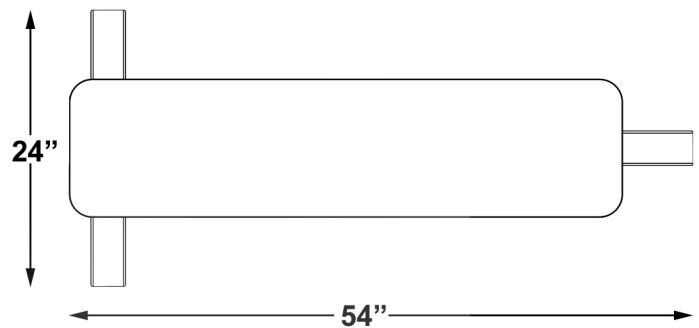

FLAT Bench

STANDARD FEATURES

- ✓ Rugged frame is constructed of attractive 2"x 4" flat oval tube.
- ✓ Tripod design for stability.

Visit www.inflightfitness.com to see our entire line of exercise equipment.