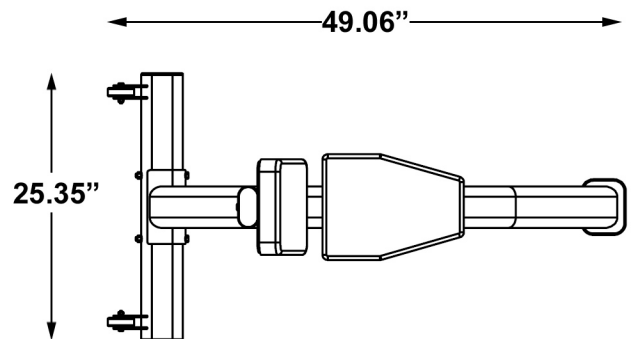

5010 Utility Bench

STANDARD FEATURES

- ✓ Rugged frame is constructed of 2" x 4" flat oval tubing.
- ✓ Rubber wheels allow easy movement.
- ✓ Back pad is angled ten degrees for comfort.
- ✓ Space efficient design.